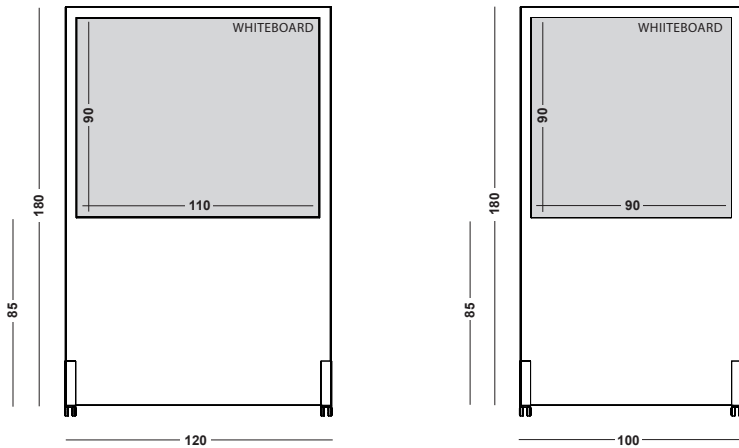

HERTZ FLOOR WHITEBOARD

Dimensions in cm

MATERIAL

Glass laminate - magnetic

Metal parts 1,5mm

Metal frame and pen holder available in any RAL color, as well as in black and white finish.

COLOURS - GLASS LAMINATE

High gloss

SOUND ABSORBER - HERTZ FLOOR

The sizes below are tailored to the whiteboards 90x90 and 110x90.

MATERIAL

Ecophon Inside

Birch plywood 40x18 mm

Metal in selectable RAL color

Selectable fabric

Dimensions in cm

MÖBELFAKTA