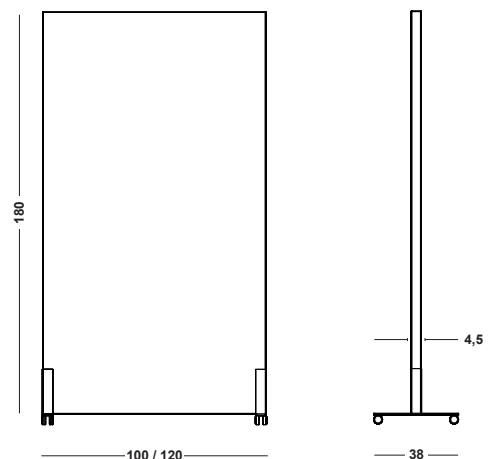

HERTZ FLOOR WHITEBOARD

Dimensions in cm

MATERIAL

Glass laminate - magnetic

Metal parts 1,5mm

Metal frame and pen holder available in any RAL color, as well as in black and white finish.

COLOURS - GLASS LAMINATE

High gloss

SOUND ABSORBER - HERTZ FLOOR

The sizes below are tailored to the whiteboards 90x90 and 110x90.

MATERIAL

Ecophon Inside

Birch plywood 40x18 mm

Metal in selectable RAL color

Selectable fabric

Dimensions in cm

MÖBELFAKTA