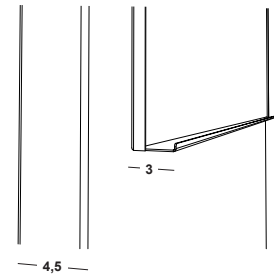

HERTZ FLOOR WHITEBOARD

Dimensions in cm

MATERIAL

Glass laminate - magnetic

Metal parts 1,5mm

Metal frame and pen holder available in any RAL color, as well as in black and white finish.

COLOURS - GLASS LAMINATE

High gloss

SOUND ABSORBER - HERTZ FLOOR

The sizes below are tailored to the whiteboards 90x90 and 110x90.

MATERIAL

Ecophon Inside

Birch plywood 40x18 mm

Metal in selectable RAL color

Selectable fabric

Dimensions in cm

MÖBELFAKTA