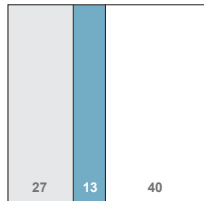

HERTZ STRIPED

80x80x5

40x80x5

60x60x5

180x60x5

Twin horizon

Twin horizon

Twin horizon

Twin horizon

Triss

Triss

Triss

Triss

Triss thin

Triss thin

Triss thin

Triss thin

MATERIAL

Ecophon Inside / Glasull - mer än 70 procent återvunnet returglas
Bakstycke i MDF-board
Förstärkt ram i 3 mm MDF-board
Valbart tyg
Montering är dikt vägg
Metallist är standard vid montering

Tillval

Magnet vid montering.

AKUSTISKA EGENSKAPER

Frekvens i Hz

63	125	250	500	1000	2000	4000	Aw
0,02	0,17	0,62	1,16	1,16	1,09	1,01	0,95

Absorptionsklass A

Testad enl ISO 354 och ISO 11654

BRANDTEST

Hertz striped är testad av RISE enligt SS-EN ISO 11925-2

TYG

Gabriel Hush
För andra tyger begär offert.

MONTERING

Listuppfästning

Vägglist 1st

Magnetuppfästning 4 st