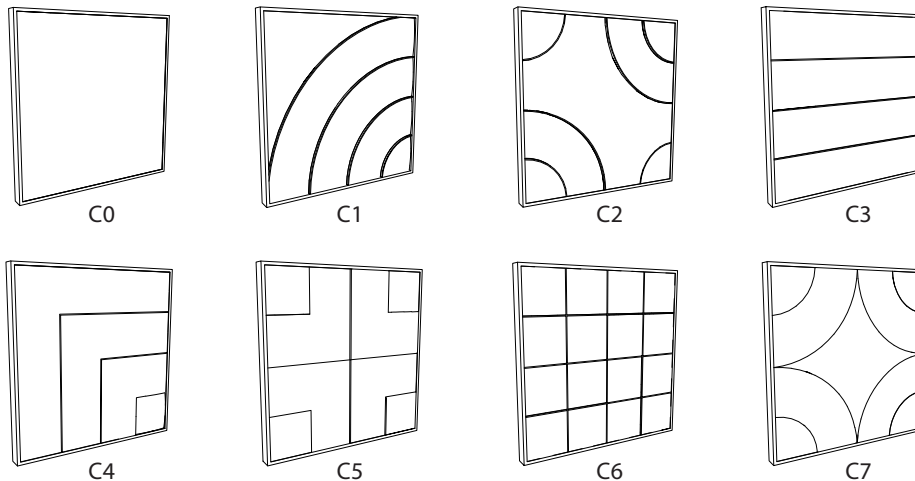

CIRCUIT

DESIGN JOHAN LINDSTÉN

Circuit – like an infinite natural cycle

As the name suggests, CIRCUIT in all its many versions is an endless continuity that is limitless in terms of configurations and combinations. In the words of designer Johan Lindstén himself the various elements are “designed to create a cyclical form, a natural cycle, an infinite continuum.”

The only limits to creativity are those set by your own imagination. Create a discreet and sober look that complements the overall expression in a room by melting seamlessly into the setting. Or why not open eyes and minds with a cavalcade of CIRCUIT sound absorbers that shout out their presence in the dramatic contrasts of a dynamic colour palette? Both options are equally simple to achieve.

DECIBEL
by JOHANSON

CIRCUIT FAMILY

HEIGHT 60,5 CM
 WIDTH 60,5 CM
 DEPTH 6 CM
 WEIGHT 7 KG

MATERIAL

Ecophon Inside
 Metal frame in selectable RAL color
 Pattern in flat-rolled metal wire (8 x 3 mm)
 Back piece in MDF-board
 Suspension with wooden beam is standard
 Fabric