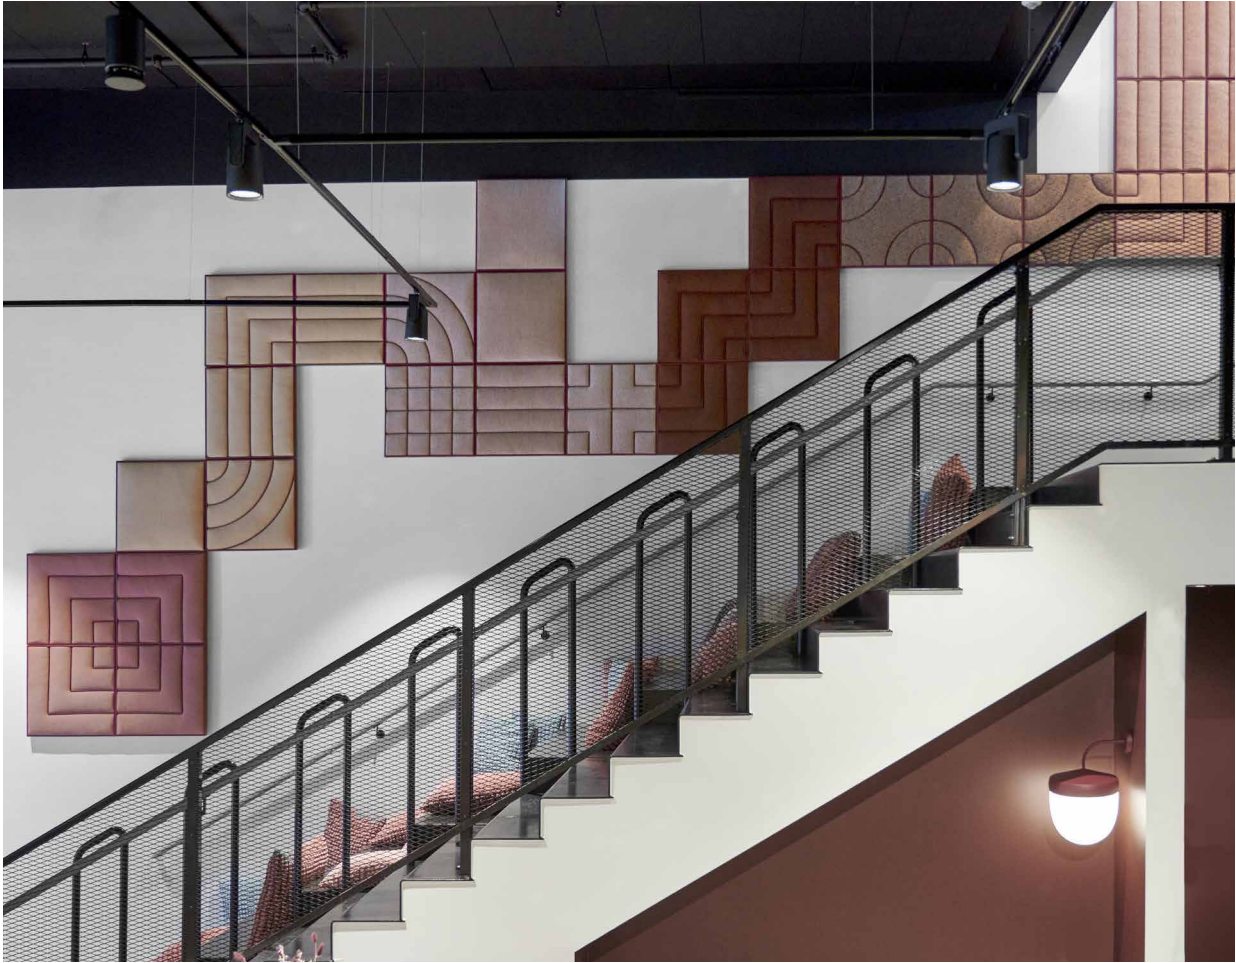

CIRCUIT

DESIGN JOHAN LINDSTÉN

Circuit – like an infinite natural cycle

As the name suggests, CIRCUIT in all its many versions is an endless continuity that is limitless in terms of configurations and combinations. In the words of designer Johan Lindstén himself the various elements are “designed to create a cyclical form, a natural cycle, an infinite continuum.”

The only limits to creativity are those set by your own imagination. Create a discreet and sober look that complements the overall expression in a room by melting seamlessly into the setting. Or why not open eyes and minds with a cavalcade of CIRCUIT sound absorbers that shout out their presence in the dramatic contrasts of a dynamic colour palette? Both options are equally simple to achieve.

DECIBEL
by JOHANSON

CIRCUIT FAMILY

HEIGHT 60,5 CM
 WIDTH 60,5 CM
 DEPTH 6 CM
 WEIGHT 7 KG

MATERIAL

Ecophon Inside
 Metal frame in selectable RAL color
 Pattern in flat-rolled metal wire (8 x 3 mm)
 Back piece in MDF-board
 Suspension with wooden beam is standard
 Fabric