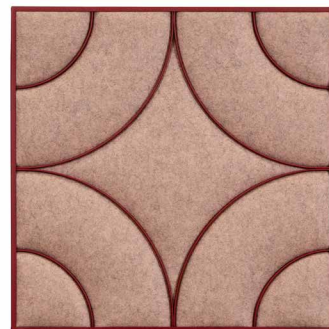

The only limits to creativity are those set by your own imagination. Create a discreet and sober look that complements the overall expression in a room by melting seamlessly into the setting. Or why not open eyes and minds with a cavalcade of CIRCUIT sound absorbers that shout out their presence in the dramatic contrasts of a dynamic colour palette? Both options are equally simple to achieve.

DECIBEL
by JOHANSON

CIRCUIT FAMILY

HEIGHT 60,5 CM
 WIDTH 60,5 CM
 DEPTH 6 CM
 WEIGHT 7 KG

MATERIAL

Ecophon Inside
 Metal frame in selectable RAL color
 Pattern in flat-rolled metal wire (8 x 3 mm)
 Back piece in MDF-board
 Suspension with wooden beam is standard
 Fabric