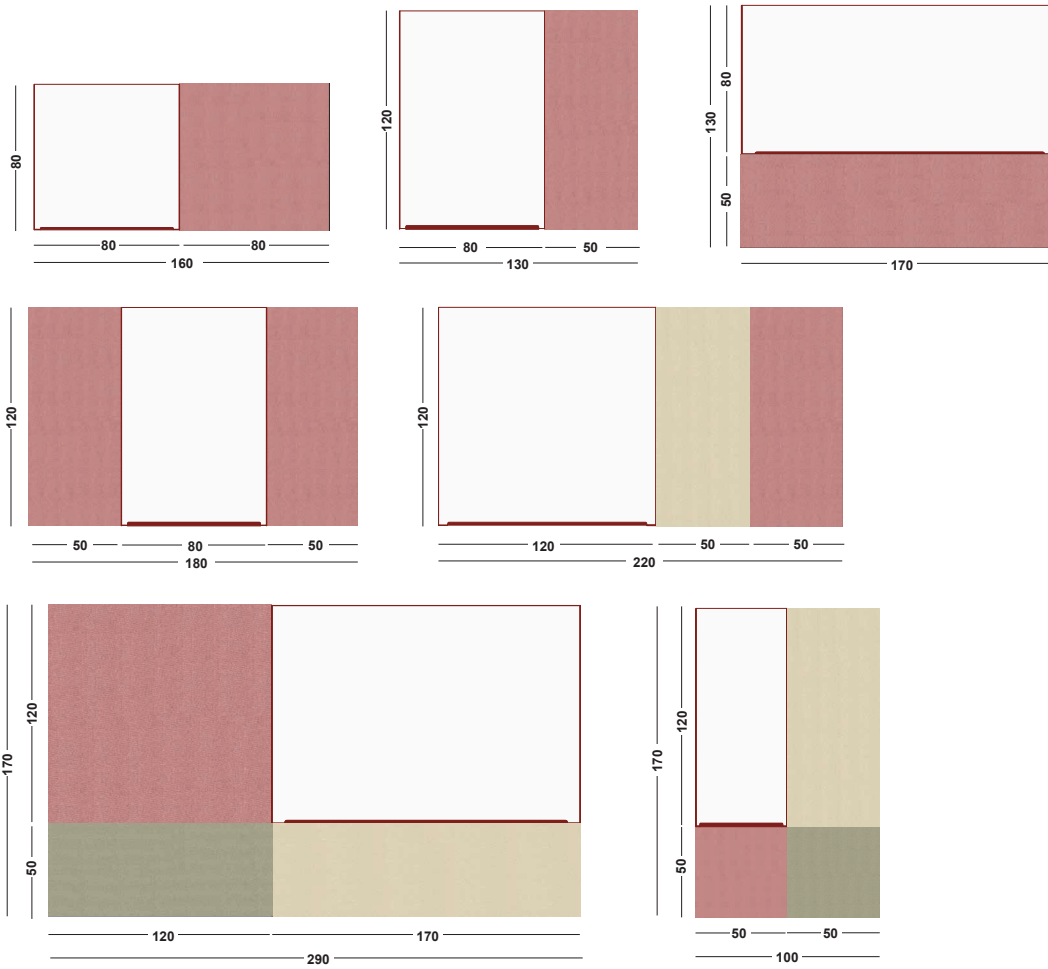

Examples of combinations

Measurements cm

MOUNTING

Whiteboard