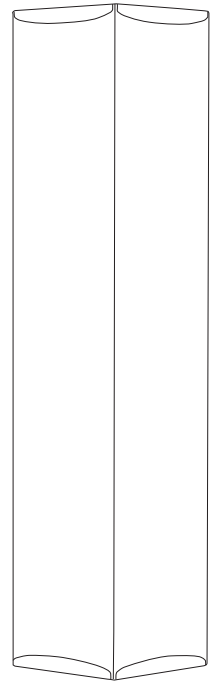

CUBIC 16/32

HEIGHT	100 CM	200 CM
WIDTH	40 CM	40 CM
DEPTH	40 CM	40 CM
WEIGHT	17 kg	23 kg

MATERIAL

Ecophon Inside
 Wooden shell
 Fabric Gabriel Xpress
 For other fabrics request a quote
 With wheels for easy placement
 Top / bottom in metal, with optional RAL-colour, black or white finish

FIRE TEST

Will be tested shortly

ACOUSTIC PROPERTIES

The absorbent placed in the middle of the room

Frequency in Hz

63	125	250	500	1000	2000	4000	N10
0,4	1,34	2,0	2,59	3,18	3,24	3,22	3,8

The absorbent placed in a corner (bass trap).