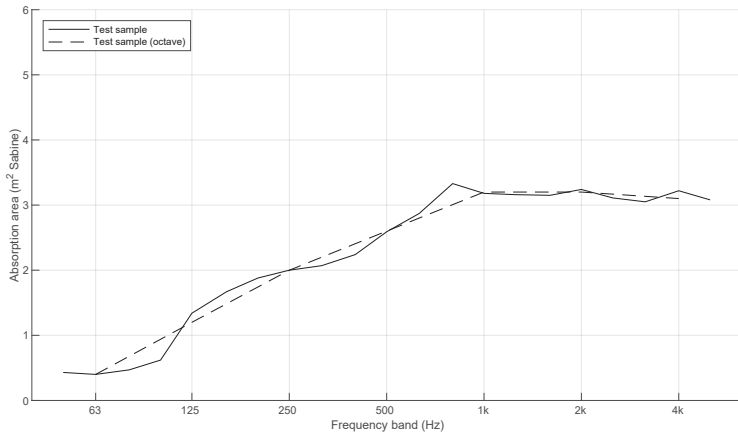

CUBIC 16/32

HEIGHT	100 CM	200 CM
WIDTH	40 CM	40 CM
DEPTH	40 CM	40 CM
WEIGHT	17 kg	23 kg

MATERIAL

Ecophon Inside
 Wooden shell
 Fabric Gabriel Xpress
 For other fabrics request a quote
 With wheels for easy placement
 Top / bottom in metal, with optional RAL-colour, black or white finish

FIRE TEST

Will be tested shortly

ACOUSTIC PROPERTIES

The absorbent placed in the middle of the room

Frequency in Hz

63	125	250	500	1000	2000	4000	N10
0,4	1,34	2,0	2,59	3,18	3,24	3,22	3,8

The absorbent placed in a corner (bass trap).